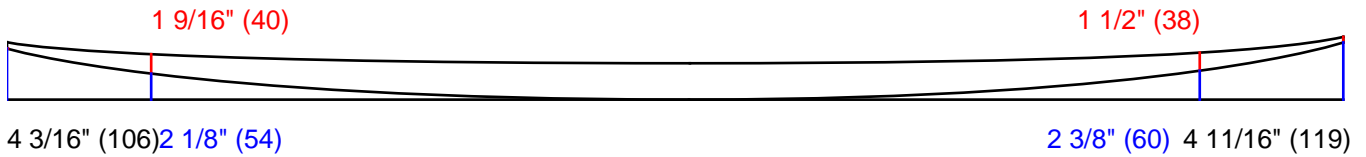

APS 3000

File: Classic Cruis...
 Customer:
 Blank: Bur 93 Mal St...
 Date: 15/02/2006
 Length: 9' 2 1/8" (2796)
 Width: 23 " (584)
 Thickness: 3 " (76)

Designed by:

Comments: