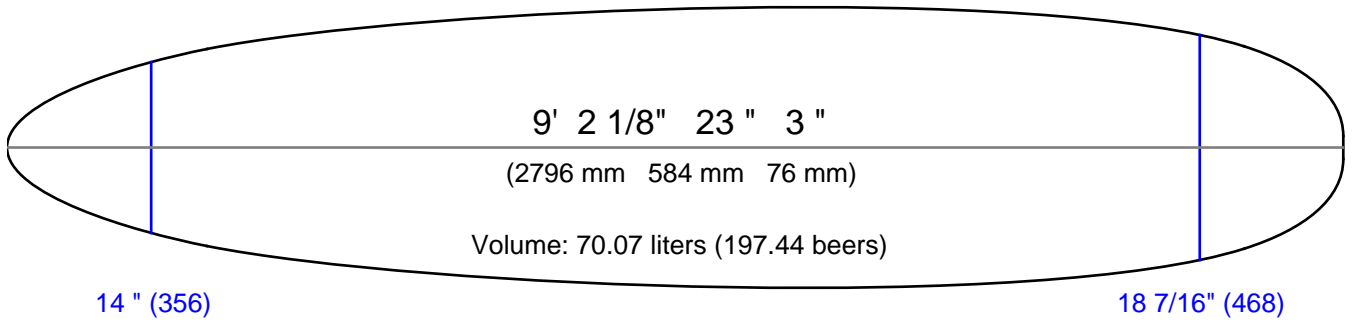

APS 3000

File: Classic Cruis...
 Customer:
 Blank: Bur 93 Mal St...
 Date: 15/02/2006
 Length: 9' 2 1/8" (2796)
 Width: 23 " (584)
 Thickness: 3 " (76)

Designed by:

Comments: